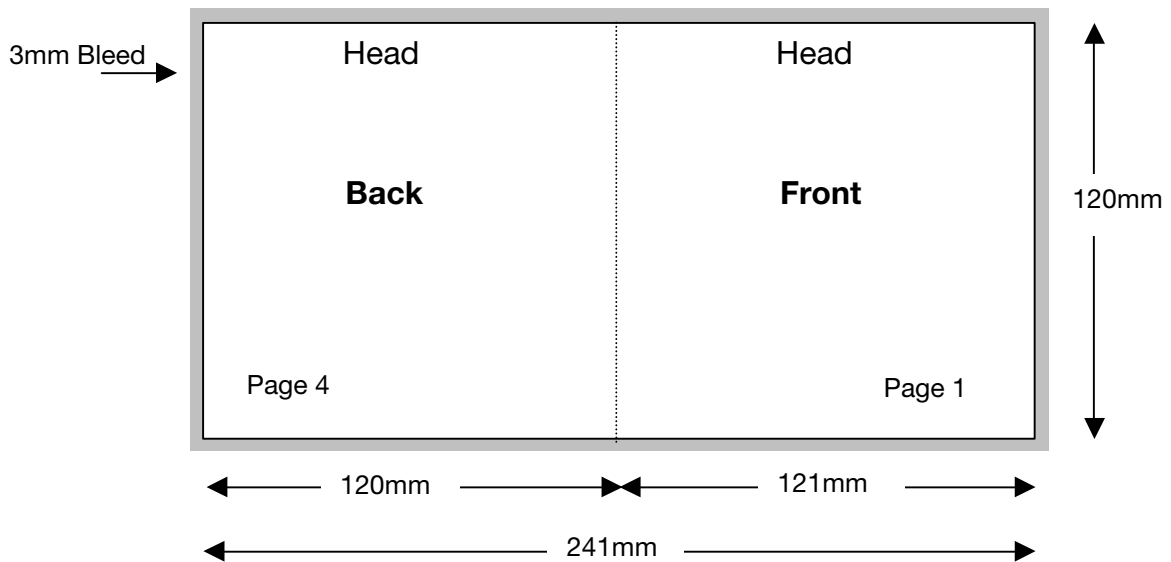

Compact Disc 4 Page Folder

Shown In Printers Pairs Front / Back Up
Files Must Be Set Up As Separate Pages For Each Spread

Page 1 of 2

Specifications:

To be automatically packed, stock needs to be nonporous.
Allow 3mm bleed all around.
Trim & perforation marks to show 1mm into the bleed.
Stock Coated A2 Art 130-170 gsm.

NOTE: THIS DRAWING IS NOT TO SIZE

Compact Disc 4 Page Folder

Shown In Printers Pairs Front / Back Up
Files Must Be Set Up As Separate Pages For Each Spread

Page 2 of 2

Specifications:

To be automatically packed, stock needs to be nonporous.
Allow 3mm bleed all around.
Trim & perforation marks to show 1mm into the bleed.
Stock Coated A2 Art 130-170 gsm.

NOTE: THIS DRAWING IS NOT TO SIZE