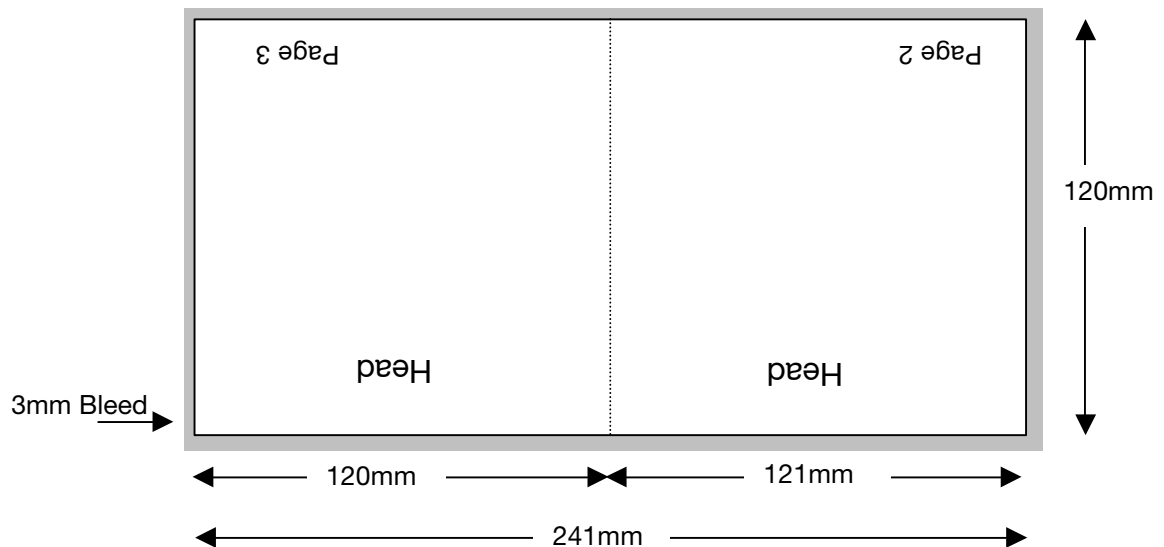

Compact Disc 4 Page Folder

Shown In Printers Pairs Front / Back Up
Files Must Be Set Up As Separate Pages For Each Spread

Page 1 of 2

Specifications:

To be automatically packed, stock needs to be nonporous.
Allow 3mm bleed all around.
Trim & perforation marks to show 1mm into the bleed.
Stock Coated A2 Art 130-170 gsm.

NOTE: THIS DRAWING IS NOT TO SIZE

Compact Disc 4 Page Folder

Shown In Printers Pairs Front / Back Up
Files Must Be Set Up As Separate Pages For Each Spread

Page 2 of 2

Specifications:

To be automatically packed, stock needs to be nonporous.
Allow 3mm bleed all around.
Trim & perforation marks to show 1mm into the bleed.
Stock Coated A2 Art 130-170 gsm.

NOTE: THIS DRAWING IS NOT TO SIZE