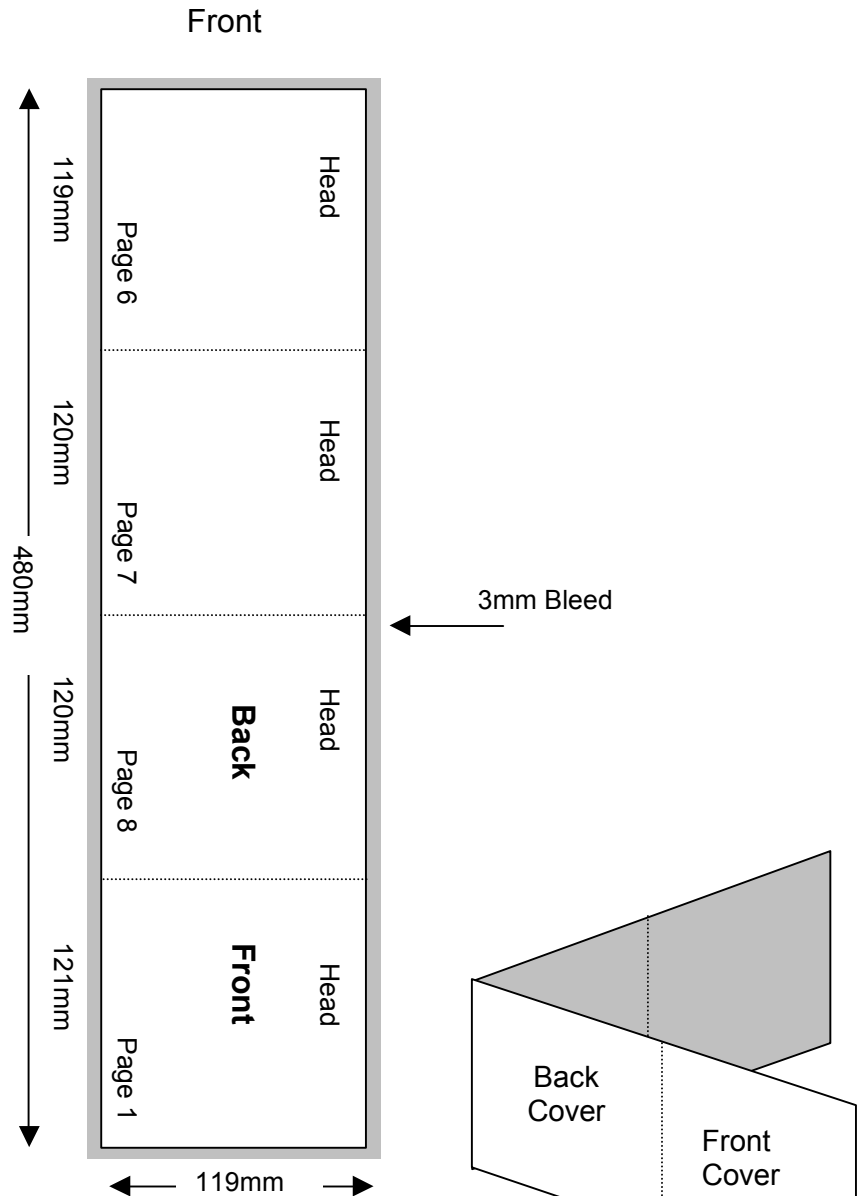

# Compact Disc 8 Page Parallel Folder

Shown In Printers Pairs Front & Back Up  
Files Must Be Set Up As Separate Pages For Each Spread

Page 1 of 2

**Specifications:**

To be automatically packed, stock needs to be non-porous.  
Allow 3mm bleed all round.  
Trim & perforation marks to show 1mm into the bleed.  
Stock Coated A2 Art 130-150 gsm.

**Note:** Parallels will be handpacked and an extra charge incurred where the finished folder is not the same finish as a folded booklet.

**NOTE: THIS DRAWING IS NOT TO SIZE**

# Compact Disc 8 Page Parallel Folder

Shown In Printers Pairs Front & Back Up  
Files Must Be Set Up As Separate Pages For Each Spread

Page 2 of 2

**Specifications:**

To be automatically packed, stock needs to be non-porous.  
Allow 3mm bleed all round.  
Trim & perforation marks to show 1mm into the bleed.  
Stock Coated A2 Art 130-150 gsm.