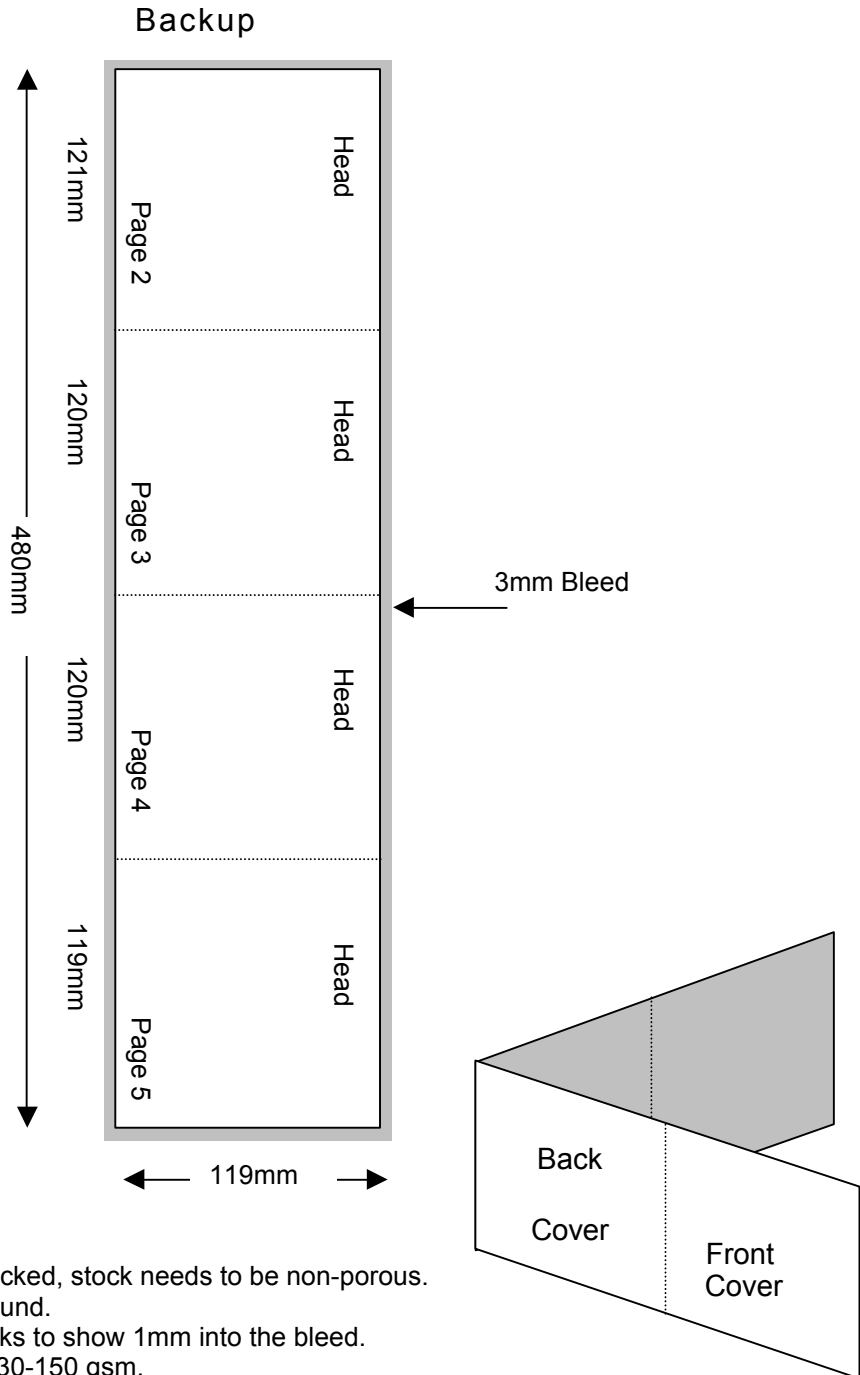

# Compact Disc 8 Page Parallel Folder

Shown In Printers Pairs Front & Back Up  
Files Must Be Set Up As Separate Pages For Each Spread

Page 1 of 2

**Specifications:**

To be automatically packed, stock needs to be non-porous.  
Allow 3mm bleed all round.  
Trim & perforation marks to show 1mm into the bleed.  
Stock Coated A2 Art 130-150 gsm.

**Note:** Parallels will be handpacked and an extra charge incurred where the finished folder is not the same finish as a folded booklet.

**NOTE: THIS DRAWING IS NOT TO SIZE**

# Compact Disc 8 Page Parallel Folder

Shown In Printers Pairs Front & Back Up  
Files Must Be Set Up As Separate Pages For Each Spread

Page 2 of 2

**Specifications:**

To be automatically packed, stock needs to be non-porous.  
Allow 3mm bleed all round.  
Trim & perforation marks to show 1mm into the bleed.  
Stock Coated A2 Art 130-150 gsm.