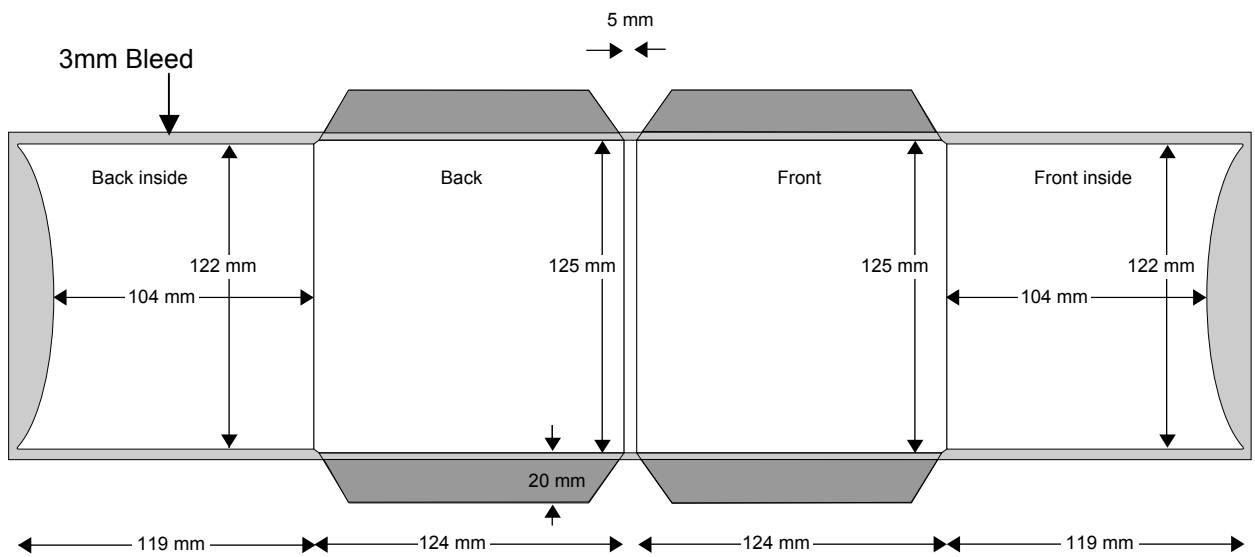

Compact Disc Wallet with Spine

Front & Back Up Shown As Single Spreads

Specifications:

- Allow 3mm bleed all round.
- Trim & perforation marks to show 1mm into the bleed.
- To ensure correct direction, Head must be clearly identified.

NOTE: THIS DRAWING IS NOT TO SIZE