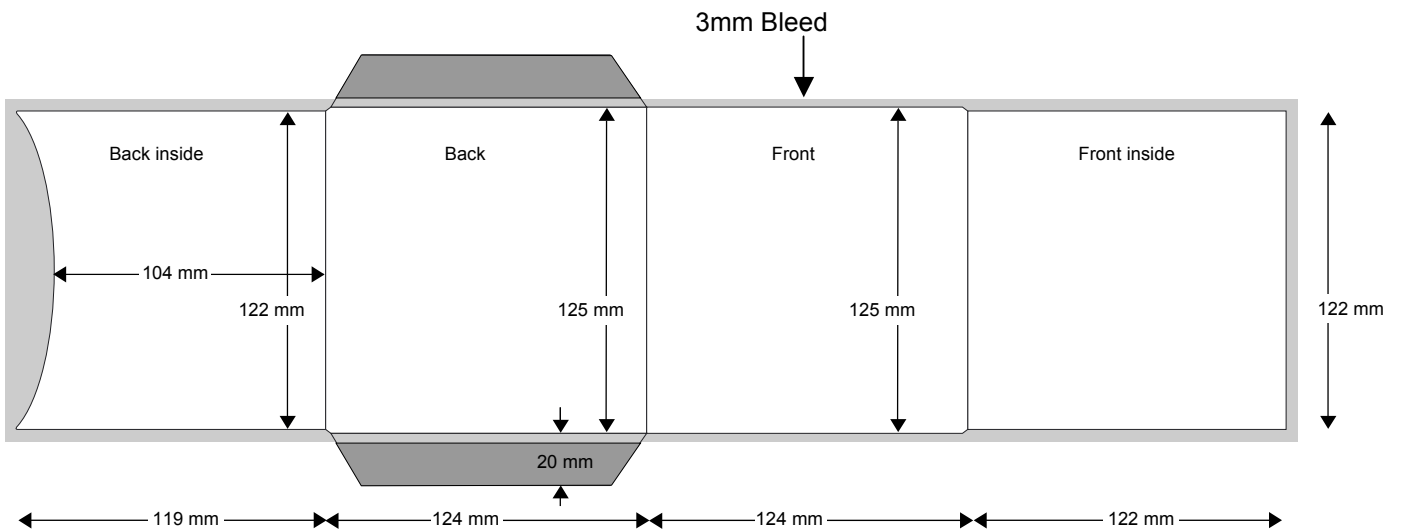

Compact Disc Wallet

Front & Back Up
Shown As Single Spreads

Specifications:

Allow 3mm bleed all round.

Trim & perforation marks to show 1mm into the bleed.

To ensure correct direction, Head must be clearly identified.

NOTE: THIS DRAWING IS NOT TO SIZE